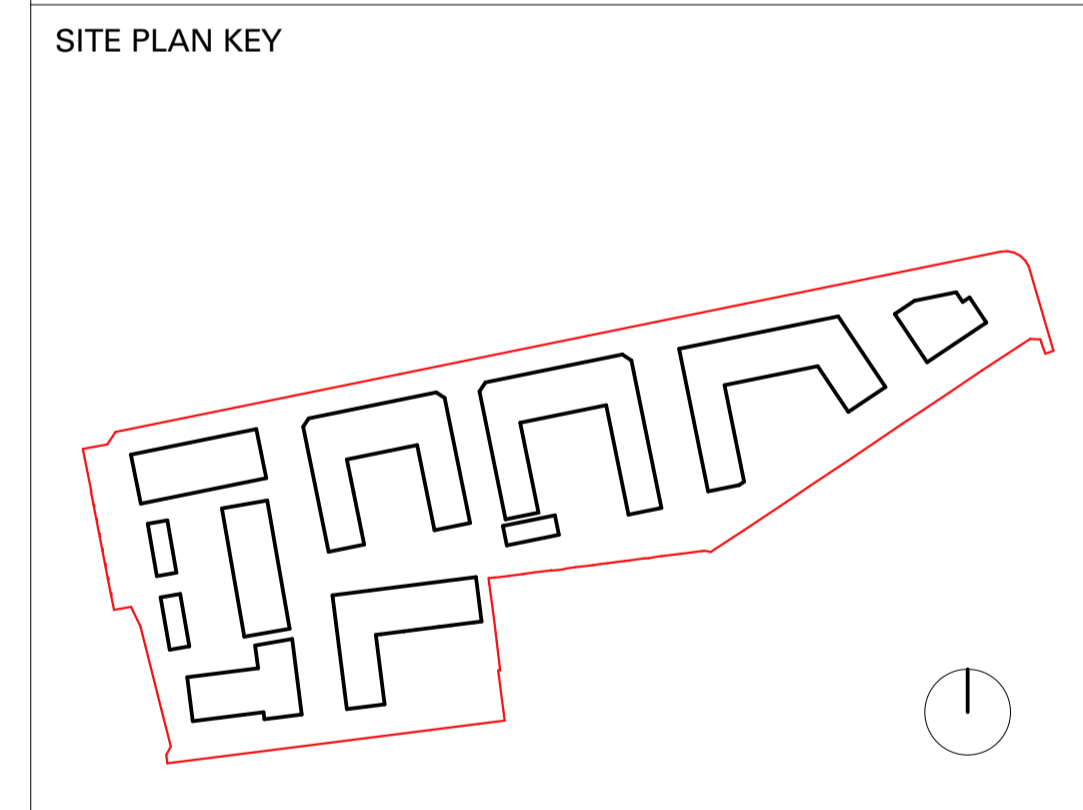

MIKHAIL RICHES

15 - 29 Windsor Street
London N1 8QG
+44 (0)20 7608 1505
mikhailriches.com

DO NOT SCALE FROM THIS DRAWING

DRAWING TITLE:
Site Wide_RF Roof Plan

PROJECT:
Wolverton

CLIENT: Love Wolverton Ltd
DATE: 23/10/2020

DRAWING STATUS: For Planning
SCALE: 1:500 @ A1

Project No: Originator Zone Level Type Role No.

WOL MRA ZZ_RF_DR_AR_105